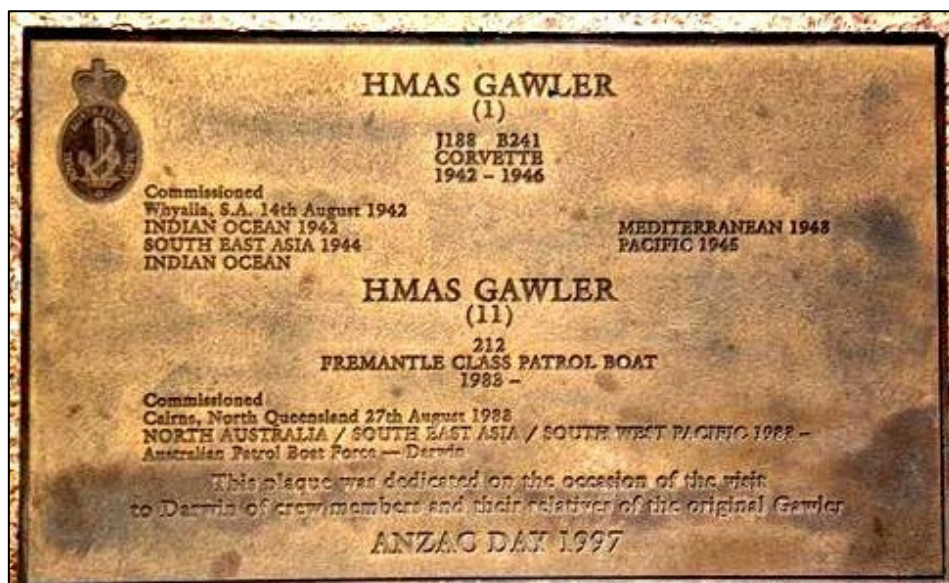

HMAS Gawler (J 188 and B 241)

Location – Darwin. Northern Territory

Source: <https://monumentaaustralia.org.au/themes/conflict/multiple/display/80149-h.m.a.s.-gawler>