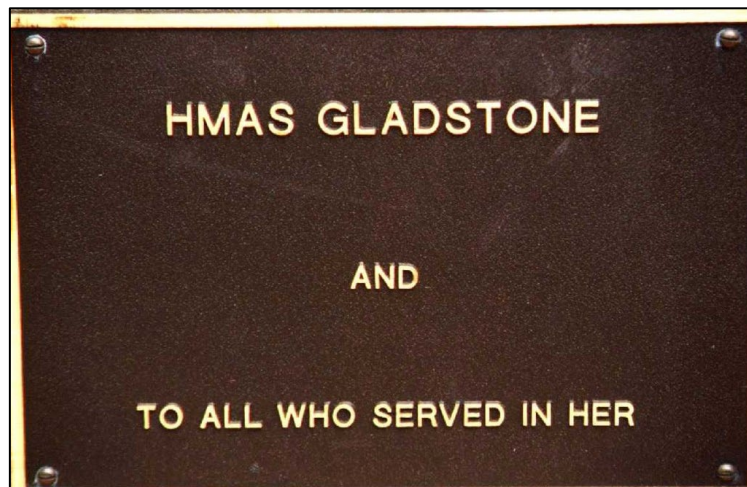

HMAS Gladstone (J 324 and M 324)

Location – Walkers Shipyards Memorial, Maryborough. Queensland

Source: <https://www.qldwarmemorials.com.au/memorial?id=831>