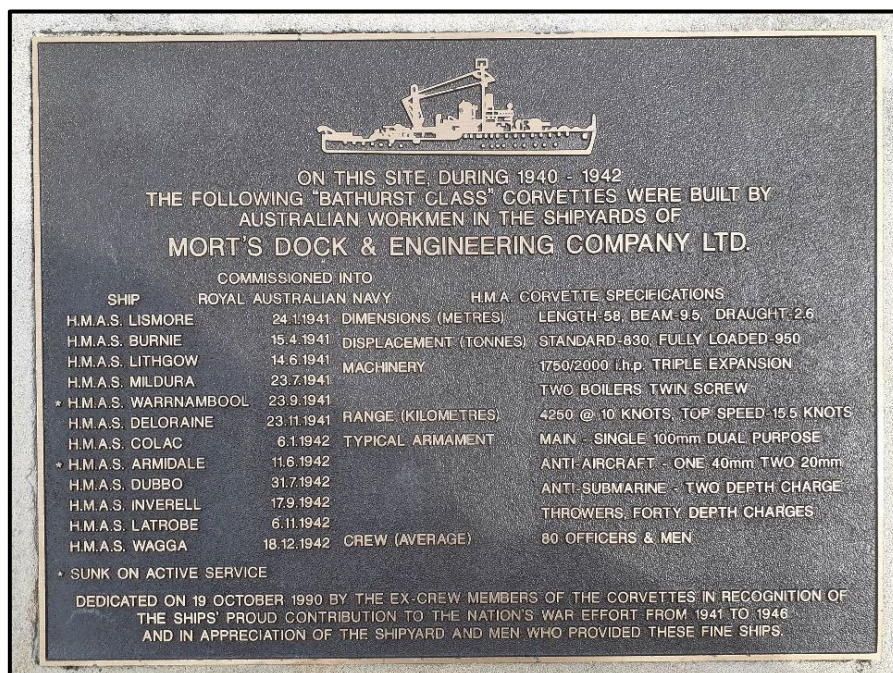

Mort's Dock and Engineering Company Shipyards

Location - Sydney. NSW

Source: D. Lardner collection