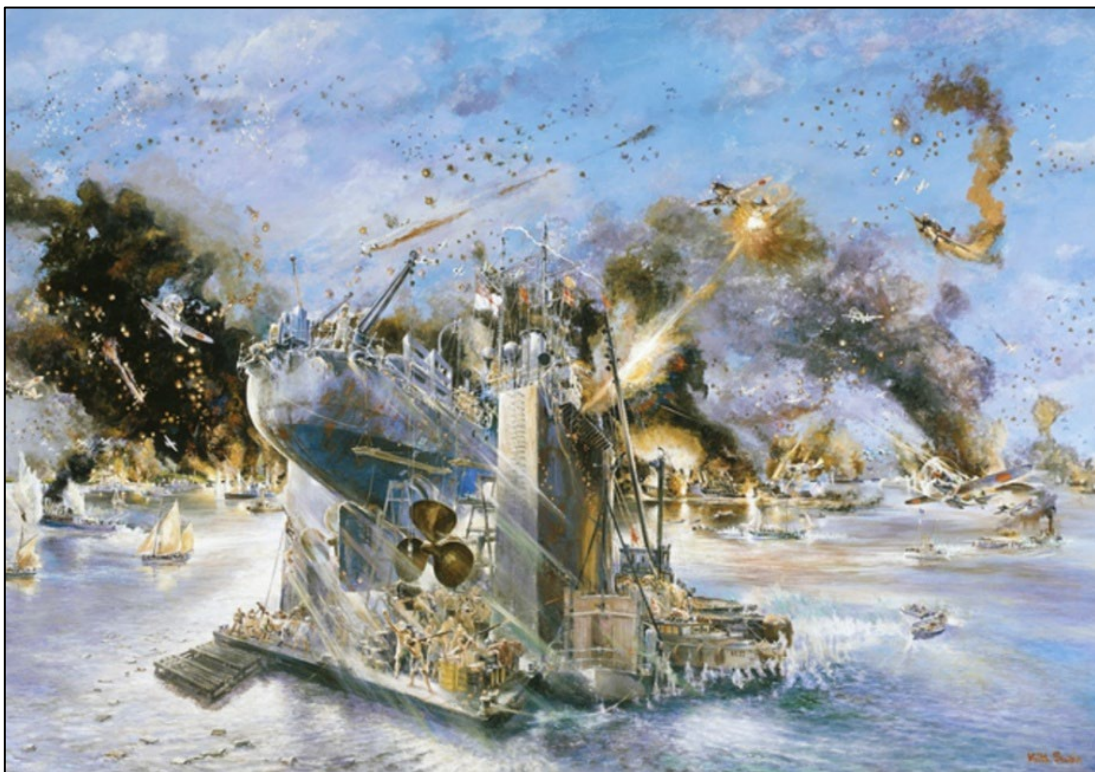

Source: [HMAS Katoomba | Royal Australian Navy](#)