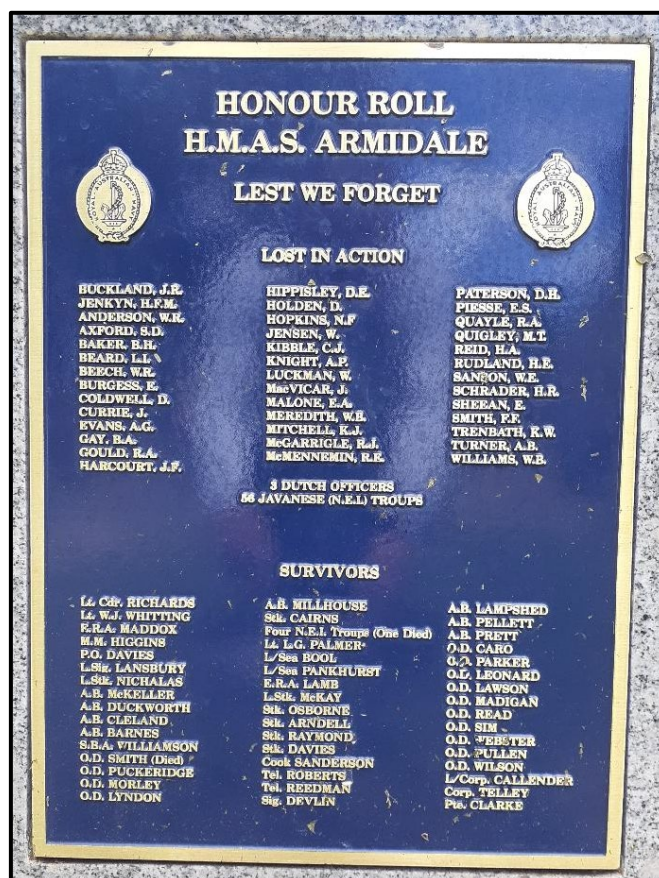

HMAS Armidale (J 240)

Location - Armidale. NSW

Source: D. Lardner collection