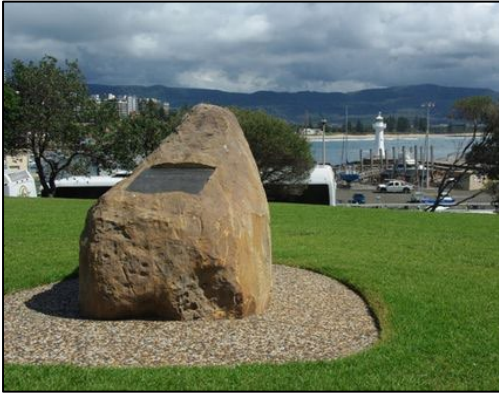

HMAS Wollongong (J 172 and B 253)

Location – Flagstaff Hill Park, Wollongong. NSW

Source: [H.M.A.S. Wollongong | Monument Australia](#)