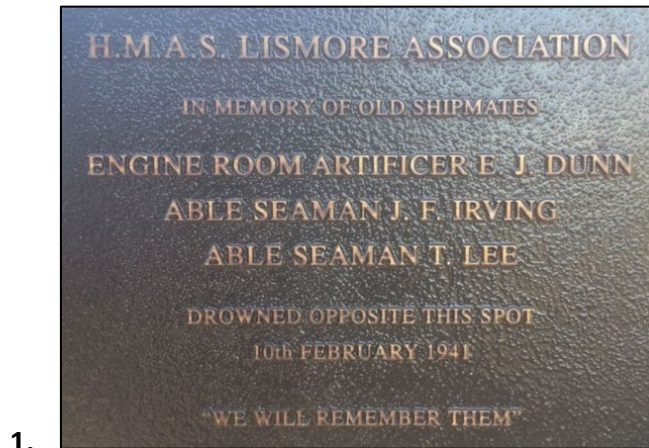

HMAS Lismore (J 145 and B 247)

Location – 1. HMAS Creswell. Jervis Bay. NSW

2. Shrine Reserve, Melbourne. Victoria

Source: <https://www.navy.gov.au/hmas-lismore>