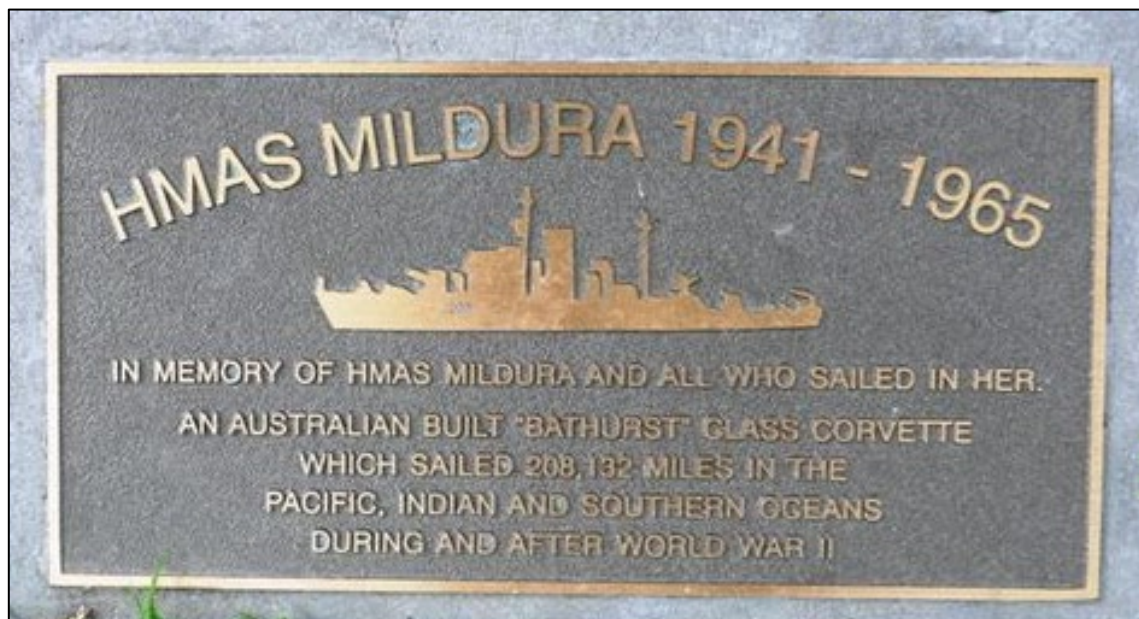

Source: <https://monumentaustralia.org.au/themes/conflict/ww2/display/32348-h.m.a.s.-mildura>