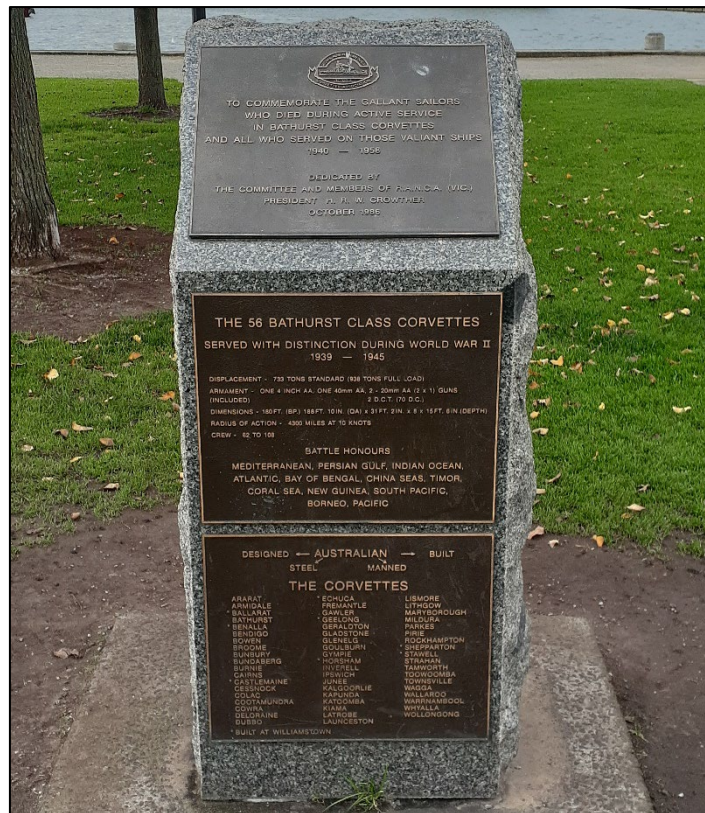

## Corvette Park Memorial

Location: Glenelg (Adelaide). South Australia

Source: D. Lardner collection

## Corvette Memorial

Location – Williamstown. Victoria

Source: D. Lardner collection