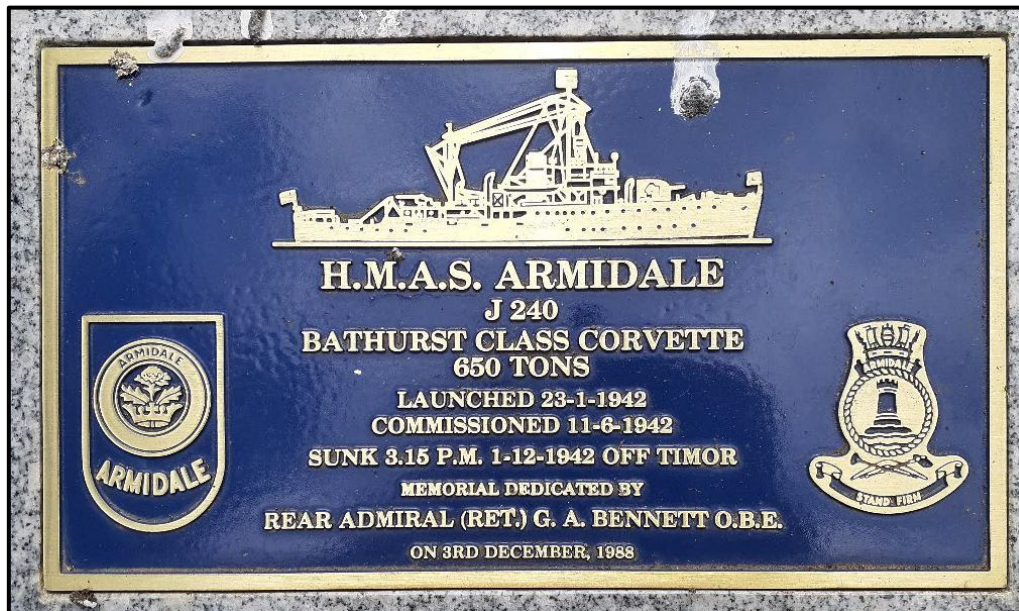

## Edward 'Teddy' Sheean Memorial

Location – Latrobe. Victoria

Source: <https://monumentaustralia.org.au/themes/people/military/display/70484-seaman-edward-%22teddy%22-sheean-v.c./photo/3>

HMAS Armidale (J 240)

Location - Armidale. NSW

Source: D. Lardner collection

**HMAS Benalla (J 323 and M 323)**

**Location – Birdwood Ave, Shrine Reserve, Melbourne. Victoria**

Source: <https://www.monumentaustralia.org.au/themes/conflict/multiple/display/32339-h.m.a.s.-benalla>