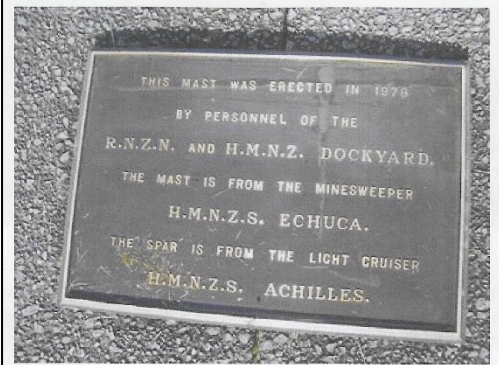

Location – Albany. New Zealand