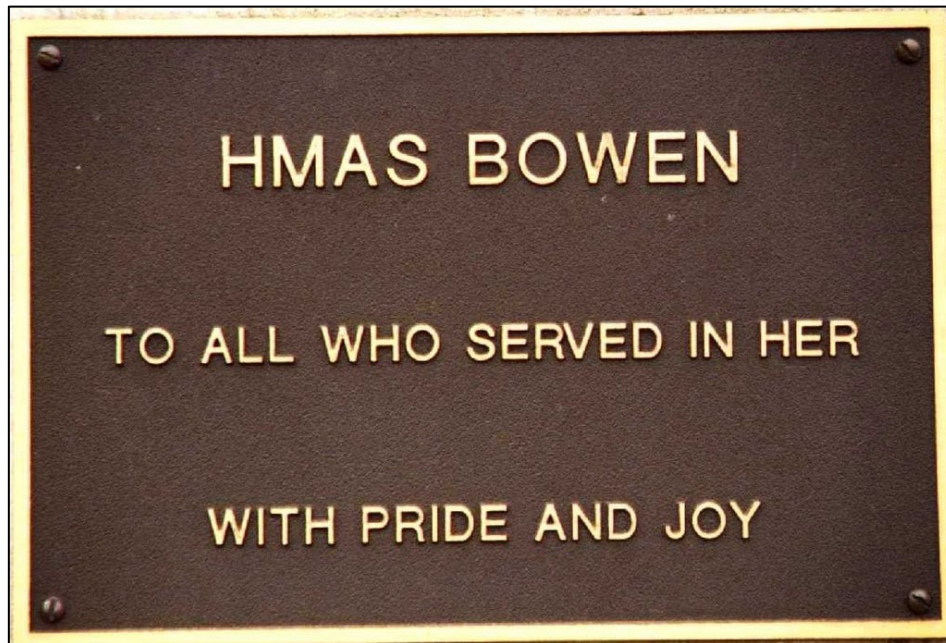

**HMAS Bendigo (J 187 and B237)**

**Location – Unknown**

Source: HMAS Bendigo Corvette

**HMAS Bowen (J 285 and M 285)**

**Location – Walkers Shipyards Memorial, Maryborough. Queensland**

Source: <https://www.qldwarmemorials.com.au/memorial?id=831#memorial-gallery-10>