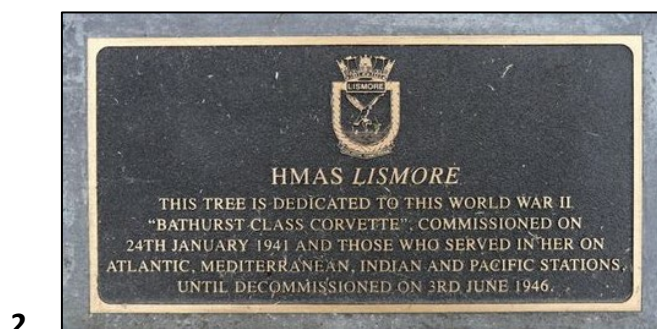

Source: <https://www.navy.gov.au/hmas-launceston-i>

**HMAS Lismore (J 145 and B 247)**

**Location – 1. HMAS Creswell. Jervis Bay. NSW**

**2. Shrine Reserve, Melbourne. Victoria**

Source: <https://www.navy.gov.au/hmas-lismore>

Source: [H.M.A.S. Lismore | Monument Australia](http://H.M.A.S. Lismore | Monument Australia)

**HMAS Lithgow J 206 and M 206)**

**Location – Australian War Memorial. Canberra. ACT**

Source: <https://www.awm.gov.au/collection/C138982?image=2>