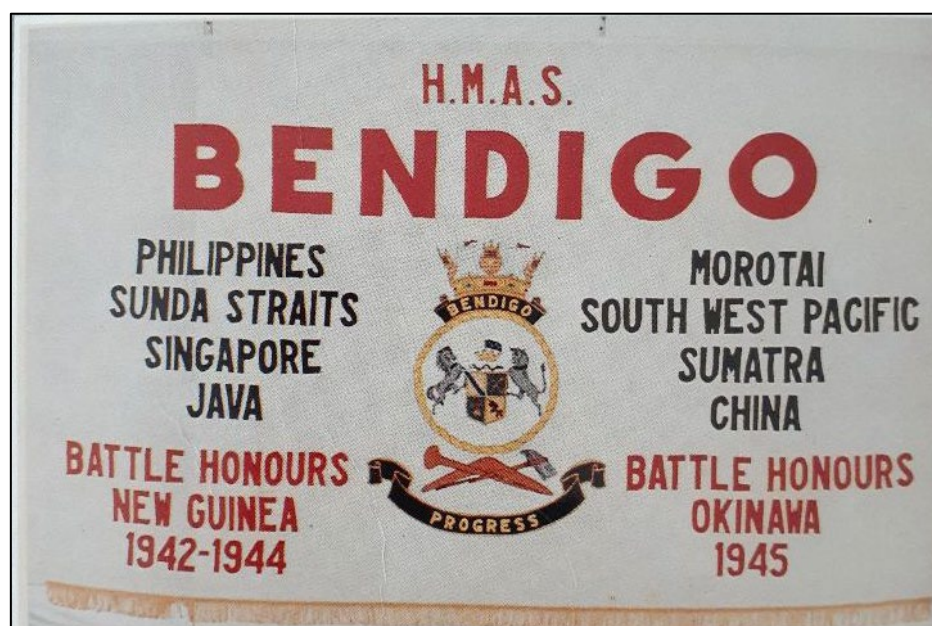

Source: HMAS Bendigo Corvette