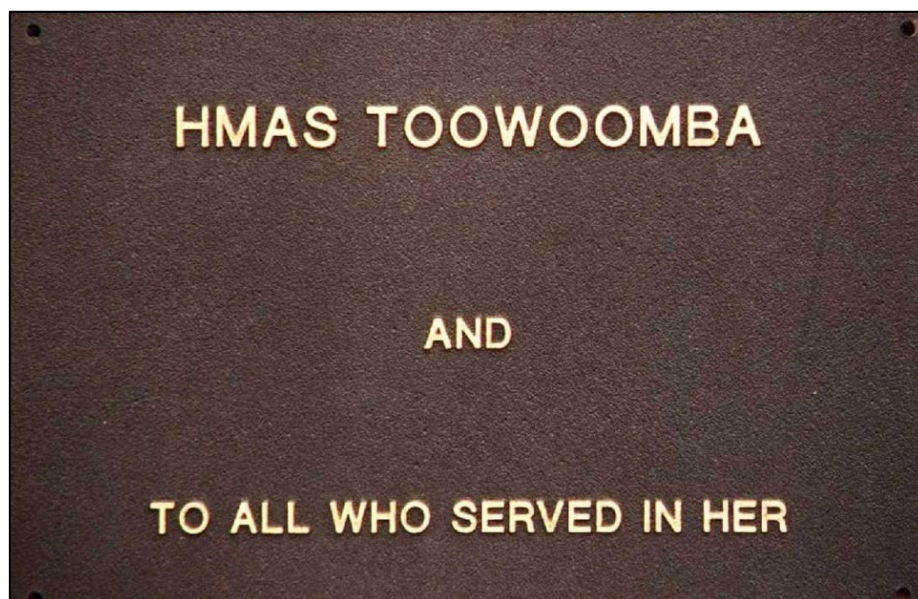

HMAS Toowoomba (J 157 and B 251)

Location – Walkers Shipyards Memorial, Maryborough. Queensland

Source: <https://www.qldwarmemorials.com.au/memorial?id=831>