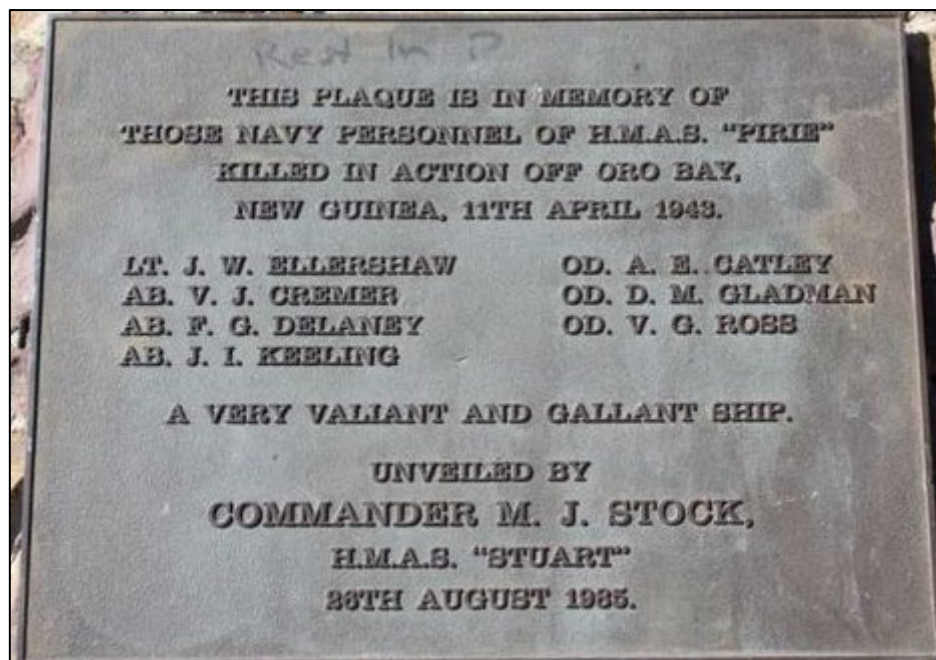

HMAS Pirie (J 189 and B 249)

Location – Memorial Park, Port Pirie. South Australia

Source: <https://www.monumentaustalia.org.au/themes/conflict/ww2/display/96747-h.m.a.s.-pirie>