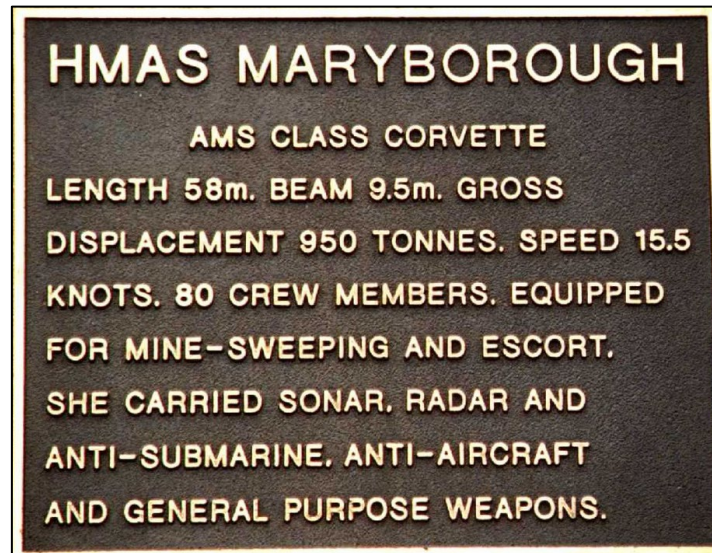

Source: [H.M.A.S. Lismore | Monument Australia](http://H.M.A.S. Lismore | Monument Australia)

**HMAS Lithgow J 206 and M 206)**

**Location – Australian War Memorial. Canberra. ACT**

Source: <https://www.awm.gov.au/collection/C138982?image=2>

**HMAS Maryborough (J 195 and B 248)**

**Location – Maryborough. Queensland**

Source: [Memorial | Queensland War Memorials Register \(qldwarmemorials.com.au\)](http://Memorial | Queensland War Memorials Register (qldwarmemorials.com.au))