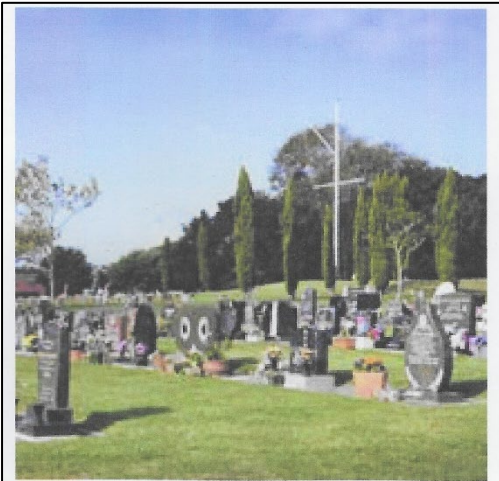

Corvette Memorials – New Zealand

HMAS Echuca, Kiama, Inverell and Stawell were transferred to the Royal New Zealand Navy (RNZN) and served with them from 1952 to 1967.

HMAS Echuca

Mast of Echuca