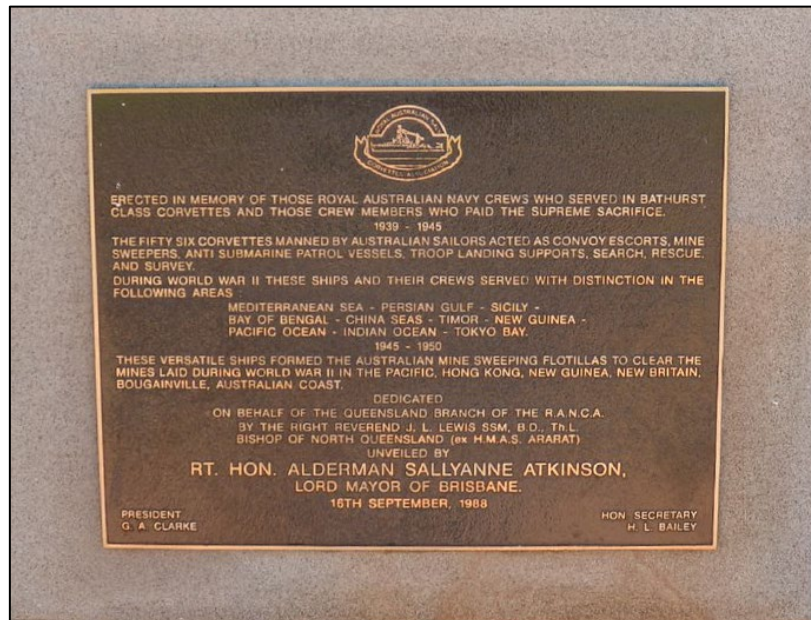

Corvette Memorial

Location – Brisbane, Queensland

Source: [Newstead House gardens beside the Brisbane River / Memoria... | Flickr](#)